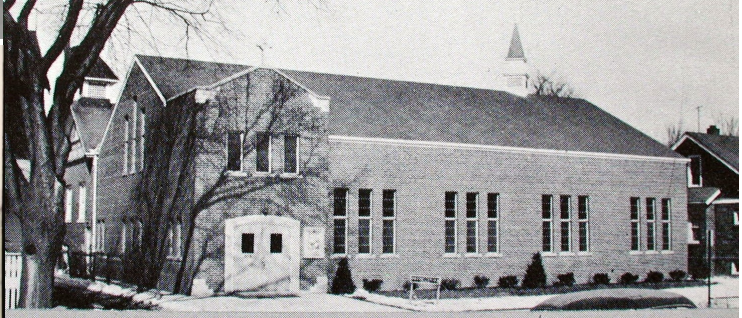

Center Line Presbyterian